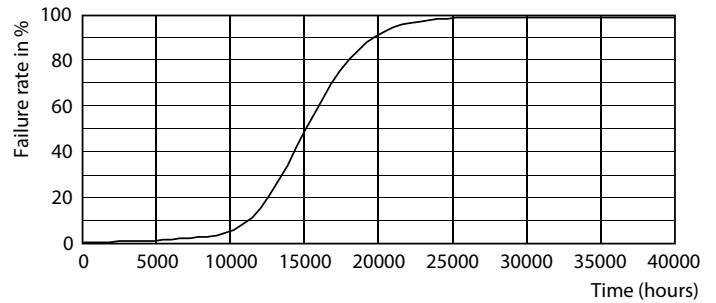

LED Bulb A67 E27 ND Clear