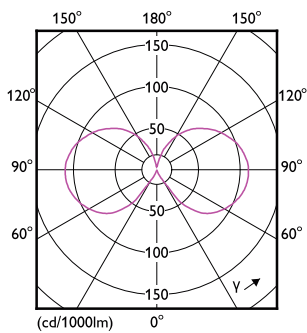

Photometrische Daten

LED Bulb A67 E27 ND Clear