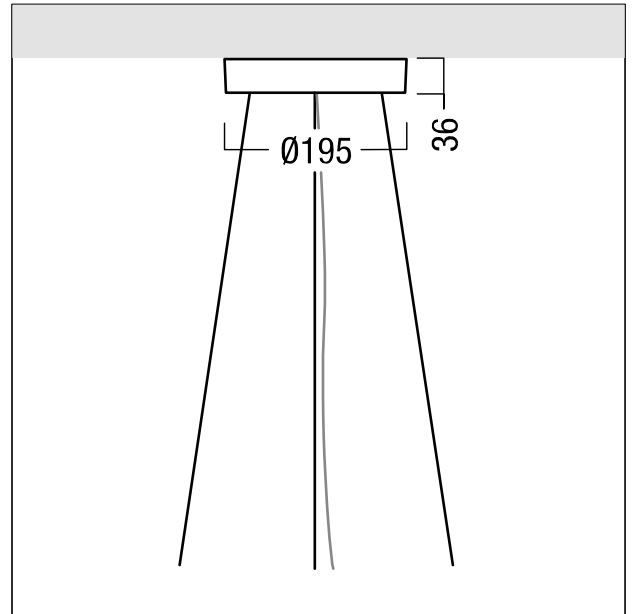

ZS_OND_M_LED_Seilaufhaengung.wmf