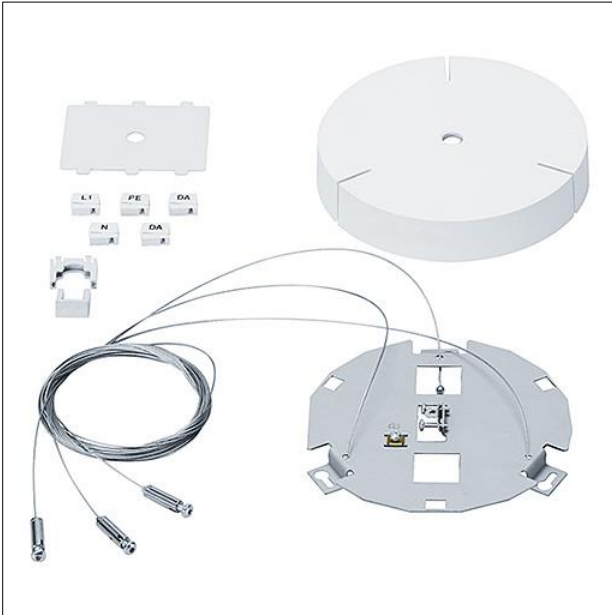

cord suspension

Cord suspension for product family ONDARIA LED accessories consist of 3 pcs. cord with lengths 2000mm, terminal connection, retaining plate and ceiling rose Ø 191 mm x 36 mm of white plastic. Supply cables not included; please order separately. Minimum fixing height: 400 mm (D590/D870) or 800 mm (D1150). Weight: 0.8 kg

ZS_OND_F_Seilabhaengung.jpg

ZS_OND_M_LED_Seilaufhaengung.wmf