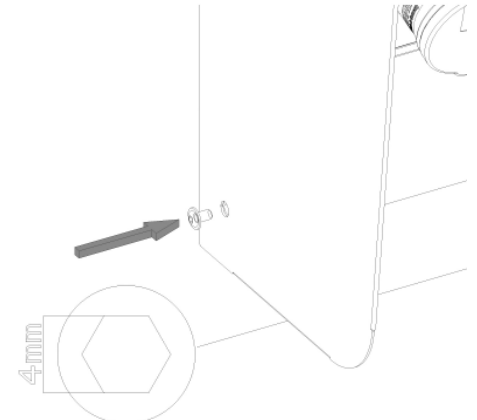

Wetterschutzdach

Plugs for the world

15682

15683

15690

15682
15683
~~15690~~

15530

4mm

SW10

SW10

4mm