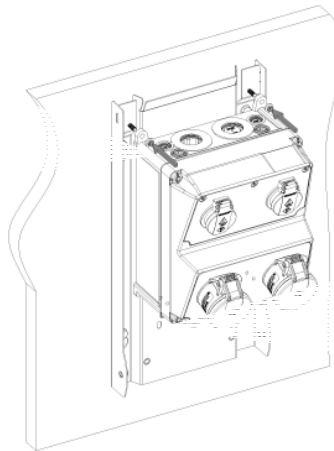

Wetterschutzdach

Plugs for the world

15682

15683

15690

15682
15683
~~15690~~

15530

4mm

SW10

SW10

4mm