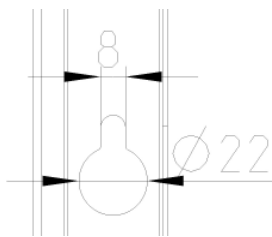

Wetterschutzdach

Plugs for the world

15682

15683

15690

15682
15683
~~15690~~

15530

4mm

SW10

SW10

4mm