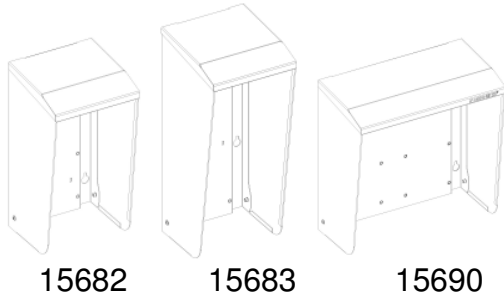

Wetterschutzdach

Plugs for the world

15682

15683

15690

15682
15683
~~15690~~

15530

4mm