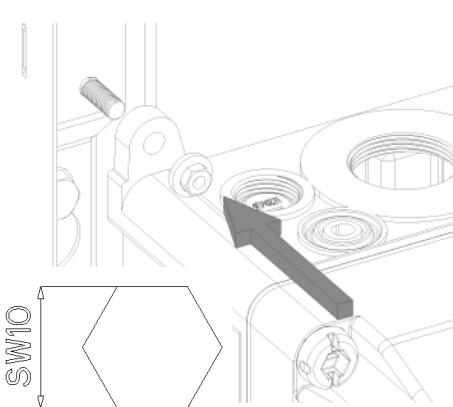

Wetterschutzdach

Plugs for the world

15682

15683

15690

15682
15683
~~15690~~

15530

4mm

SW10

SW10

4mm