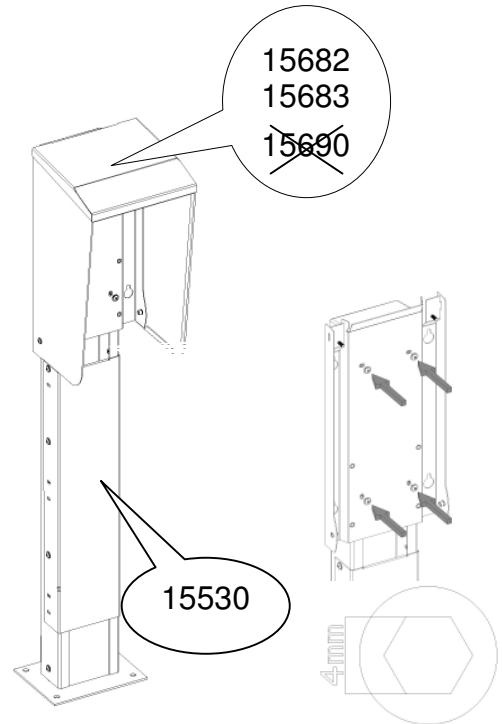

Wetterschutzdach

Plugs for the world

15682

15683

15690

15682
15683
~~15690~~

15530

4mm

SW10

SW10

4mm